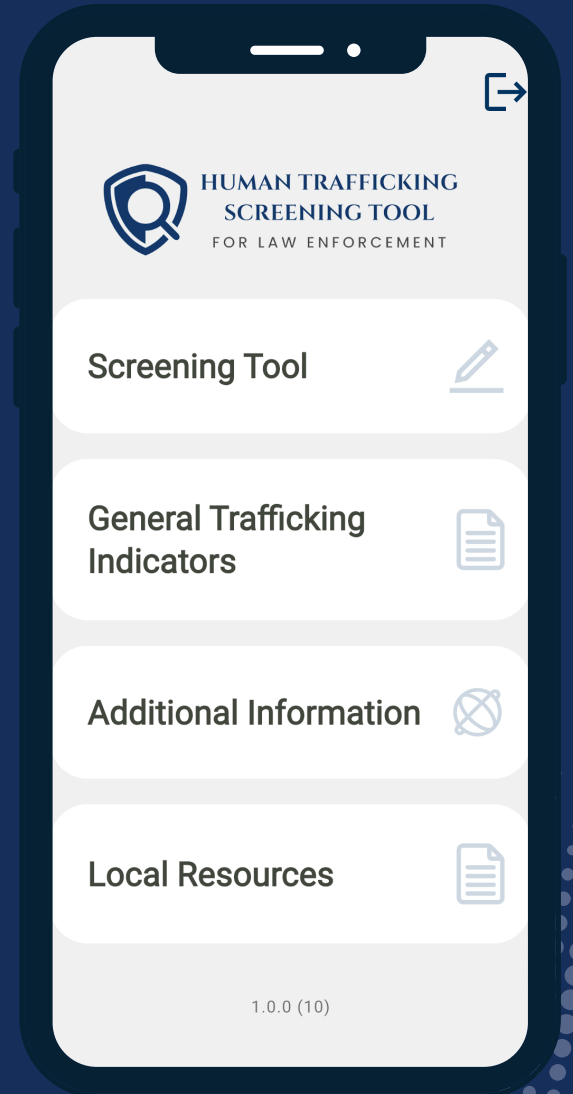

IDENTIFY ASSESS RESPOND

A free mobile application developed with law enforcement and survivors of human trafficking, validated by 80+ officers across multiple states, and designed to support frontline law enforcement in combating trafficking in their communities.

SCREENING TOOL

Identify potential signs of trafficking during field encounters.

INDICATORS

Refer to guide of key indicators.

LOCAL RESOURCES

Store resources most relevant to the communities you serve.

SCAN FOR LAUNCH UPDATES AND EARLY ACCESS!